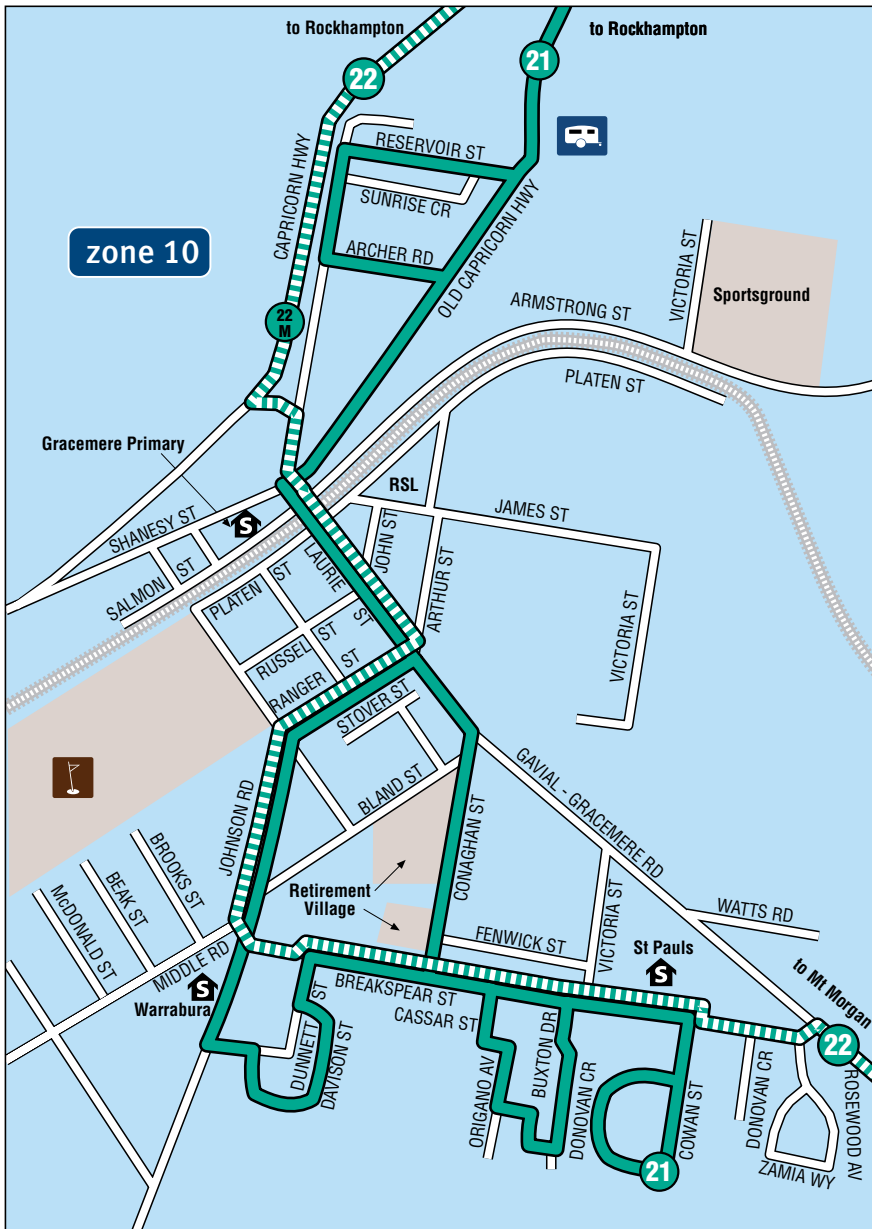

fares

concessions

Concession and discount fares apply to:

- people with a vision impairment holding a Vision Impaired Travel Pass (VIP)
- children aged five to fourteen years inclusive. Children four years and under travel free
- full-time secondary students attending an approved Queensland school
- full-time tertiary students holding a current Tertiary Transport Card
- pensioners holding a current Queensland Pensioner Concession Card
- veterans holding a current Queensland Repatriation Health Card - for all conditions (Gold Card)
- seniors holding a Queensland Seniors Card (not Seniors Discount Card).

please note:

- to be eligible for a concession fare you must produce a valid concession card.

Further information on discounts and concessions is available at www.qconnect.qld.gov.au